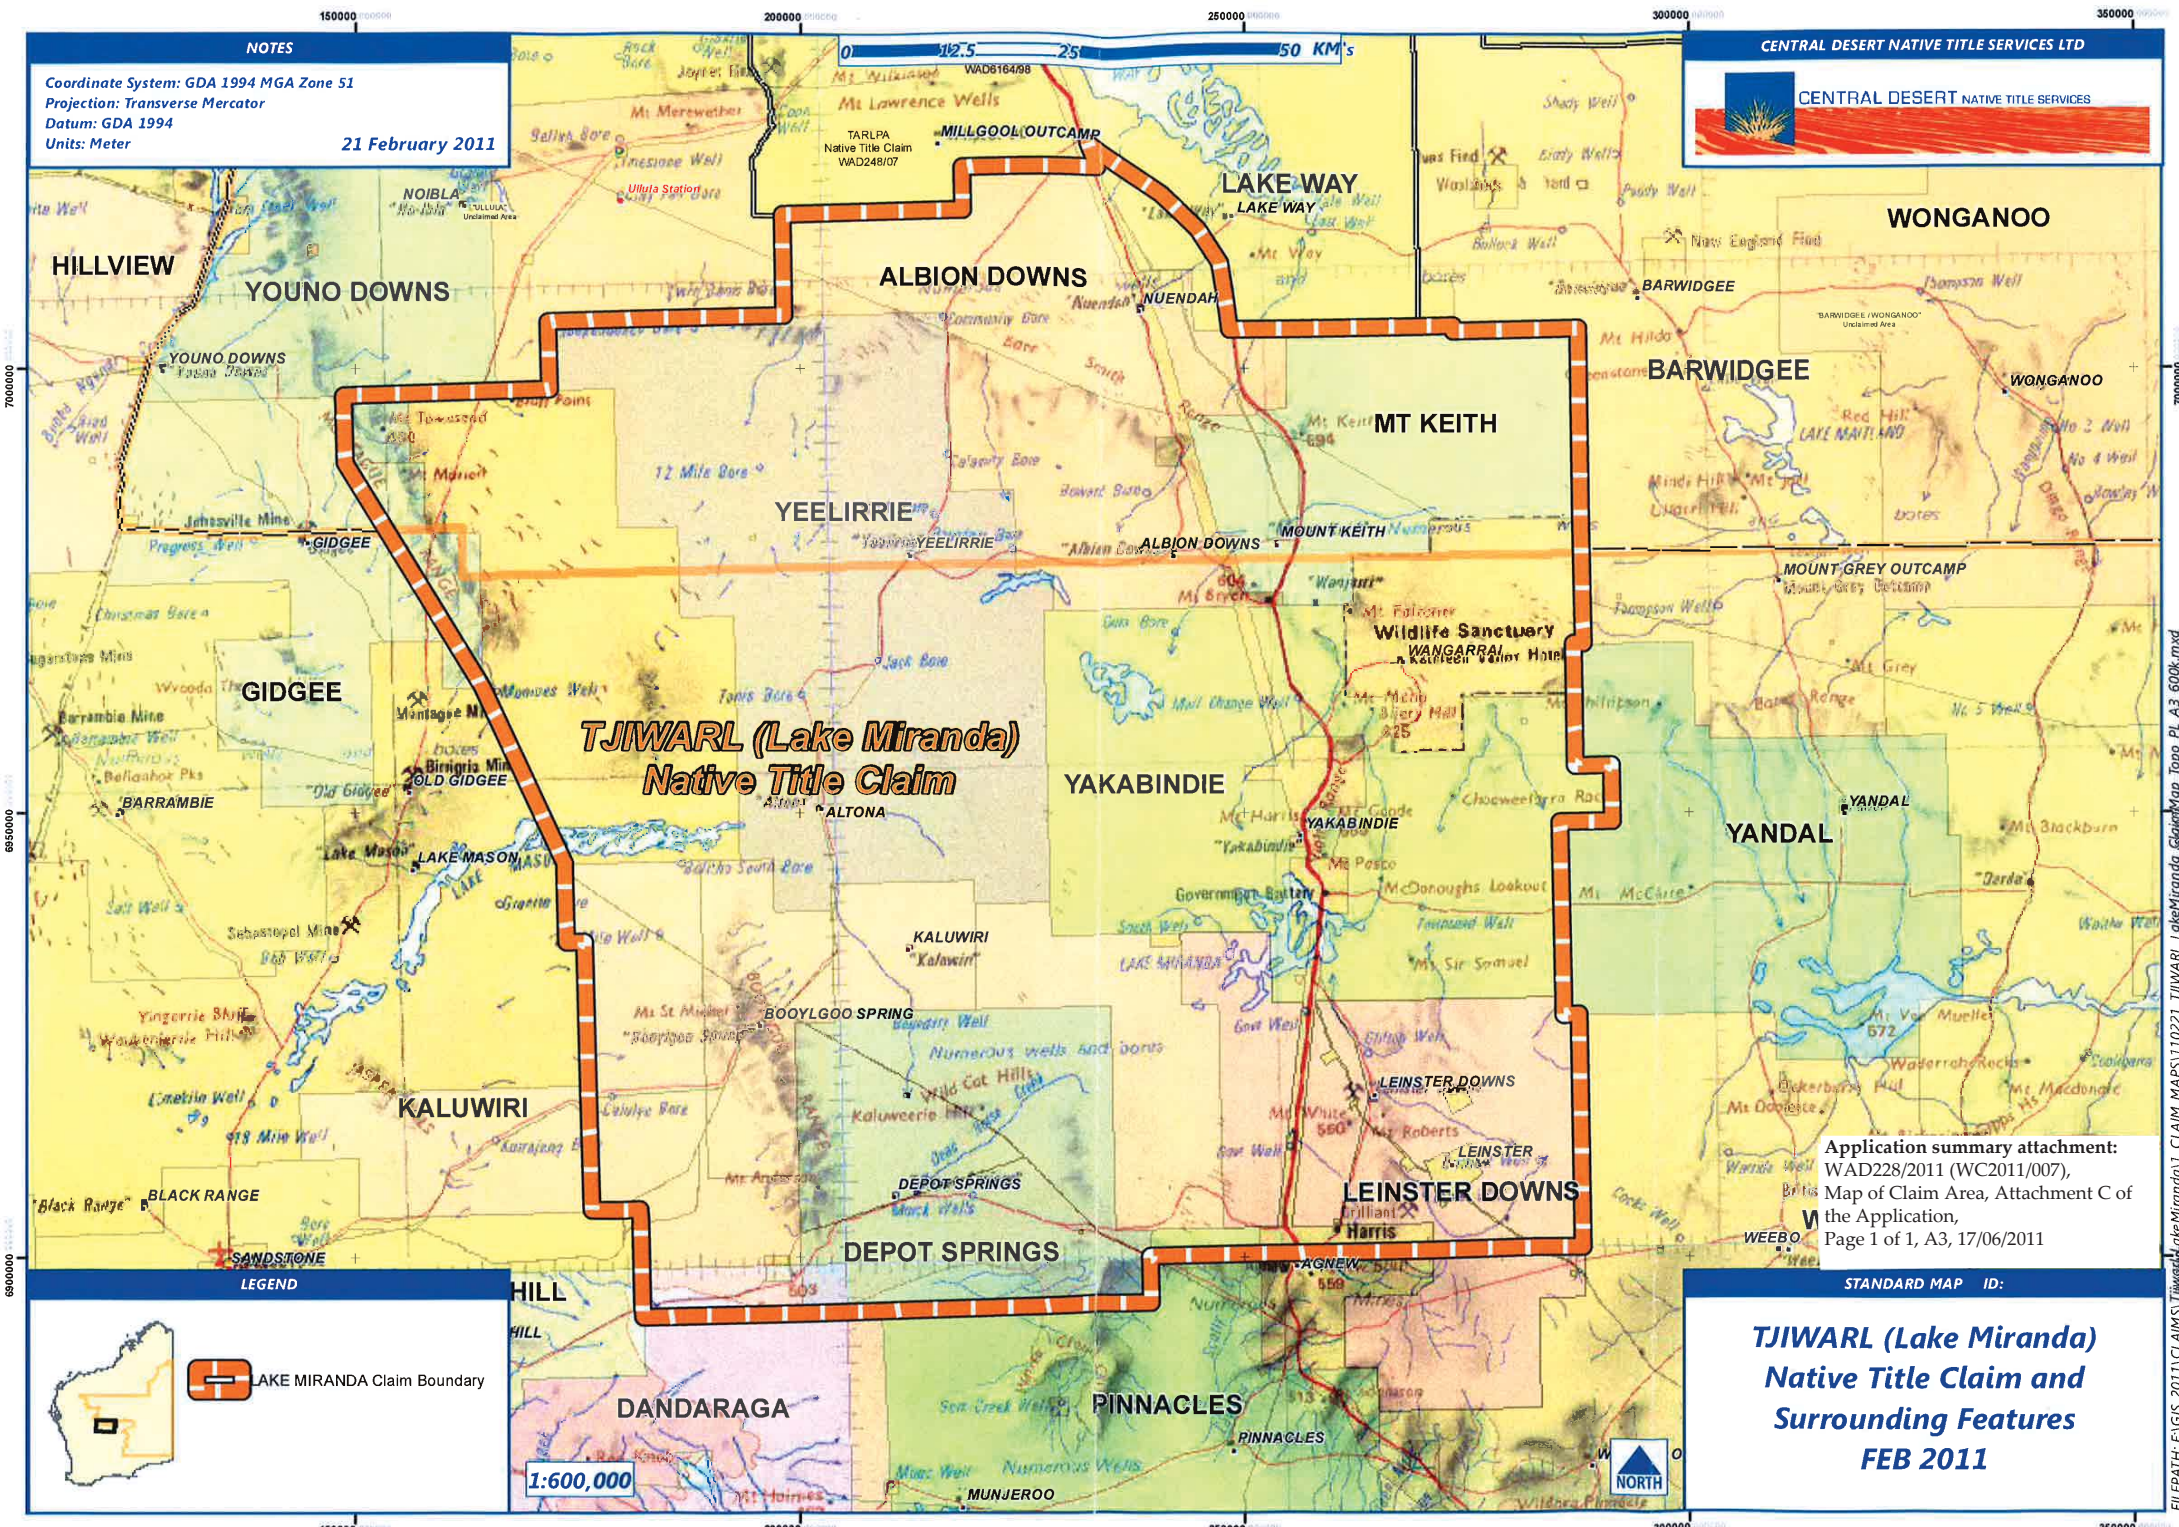

NOTES

Coordinate System: GDA 1994 MGA Zone 51
Projection: Transverse Mercator
Datum: GDA 1994
Units: Meter

21 February 2011

CENTRAL DESERT NATIVE TITLE SERVICES LTD

CENTRAL DESERT NATIVE TITLE SERVICES

**TJIWARL (Lake Miranda)
Native Title Claim**

Application summary attachment:
WAD228/2011 (WC2011/007),
Map of Claim Area, Attachment C of
the Application,
Page 1 of 1, A3, 17/06/2011

STANDARD MAP ID:

**TJIWARL (Lake Miranda)
Native Title Claim and
Surrounding Features
FEB 2011**

 LAKE MIRANDA Claim Boundary

1:600,000

FILEPATH: F:\GIS_2011\CLAIMS\Tjiwarl\LakeMiranda\CLAIM_MAPS\110221_TJIWARL_LakeMiranda_GeogMap_Topo_PLA3_600k.mxd